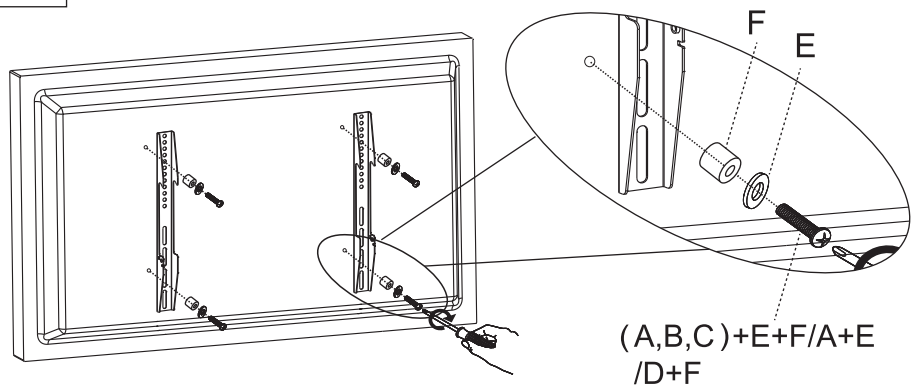

STEP-5

STEP-6

STEP-7

STEP-8

STEP-9

לקוח/ה יקרה,
חברת סיריוס אלקטרוניקה מודה לך על בחירתך במוצריה ומברכת אותך על הצטרפותך
לקהילתנו, הנהנים ממוצרי האיכות של המותגים המובילים בתחום הסטריאו,
הקולנוע הביתי והמוזיקלימדיה.

לנוחוכם, באתר החברה תוכלו להתעדכן במוצרים משלימים למוצר,
למלא את תעודת האחריות וכן להישם כחברים באתר
ולקבל עדכונים שופים על הנושאים המעניינים אתכם.
כתובת האתר: www.sel.co.il
כמו כן, הנכם מוזמנים לבקר באולם התצוגה
ברחוב היצרים 6, בית סיריוס, אור יהודה.