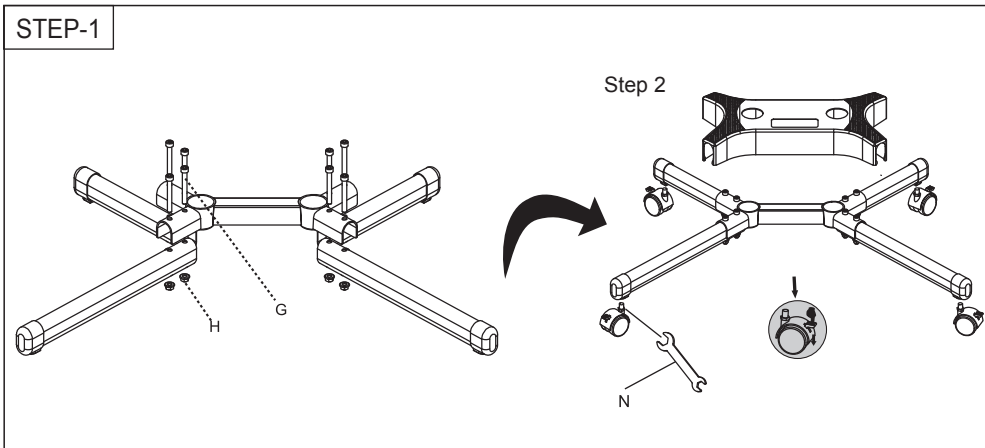

Technical Parameter .1

. Max VESA:600×400; Maximum load:40kgs

2.Parts List

1X		2X	2X	1X	4X	1X	1X	1X
1X								
1X			2X	1X	4X			
1X								
1X		A 4X	B 4X	C 4X	D 4X	E 4X	F 4X	
		M4x25mm	M5x25mm	M6x25mm	M8x25mm	Φ16×Φ6.2×1.5mm	Φ17x8.2xH12mm	
G 12X	H 8X	I 2X	J 2X	K 2X	L 2X	M 1X	N 1X	O 1X
M8x60mm	M8	M8x25mm	M10x30mm	M5x12mm	Φ21.5×Φ10×1.2mm		M8	M8

3. Installation and operation instructions