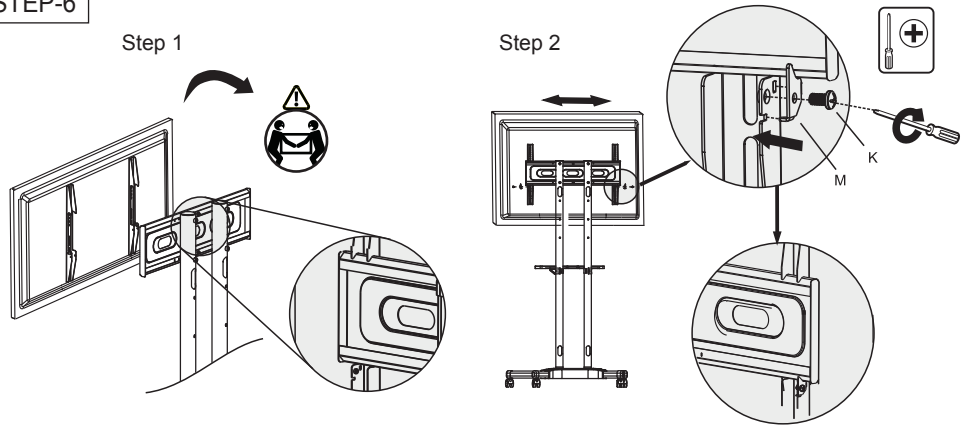

STEP-5

STEP-6

STEP-7

STEP-8

STEP-9

לקוח/ה יקרה,
חברת סיריוס אלקטרוניקה מודה לך על בחירתך במוצריה ומברכת אותך על הצטרפותך
לקהילתנו, הנהנים ממוצרי האיכות של המותגים המובילים בתחום הסטריאו,
הקולנוע הביתי והמוזיקלימדיה.

לנוחוכם, באתר החברה תוכלו להתעדכן במוצרים משלימים למוצר,
למלא את תעודת האחריות וכן להישם כחברים באתר
ולקבל עדכונים שופים על הנושאים המעניינים אתכם.
כתובת האתר: www.sel.co.il
כמו כן, הנכם מוזמנים לבקר באולם התצוגה
ברחוב היצרים 6, בית סיריוס, אור יהודה.