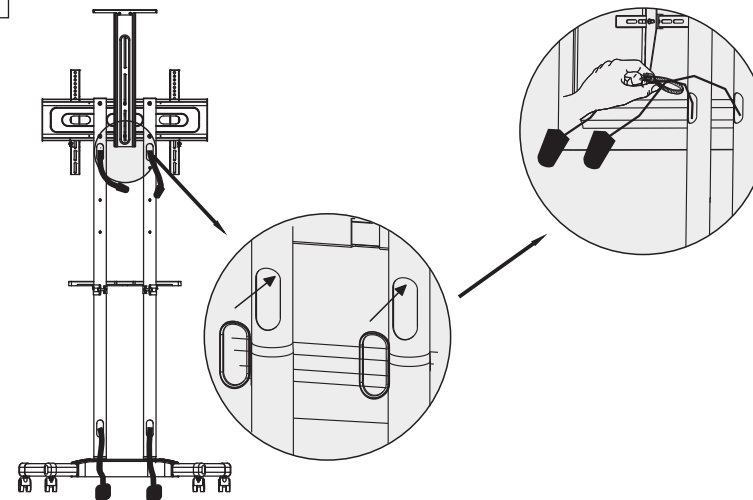

STEP-5

STEP-6

STEP-7

STEP-8

STEP-9

לקוח/ה יקרה,
חברת סיריוס אלקטרוניקה מודה לך על בחירתך במוצריה ומברכת אותך על הצטרפותך
לקהילתנו, הנהנים ממוצרי האיכות של המותגים המובילים בתחום הסטריאו,
הקולנוע הביתי והמוזיקלימדיה.

לנוחוכם, באתר החברה תוכלו להתעדכן במוצרים משלימים למוצר,
למלא את תעודת האחריות וכן להישם כחברים באתר
ולקבל עדכונים שופים על הנושאים המעניינים אתכם.
כתובת האתר: www.sel.co.il
כמו כן, הנכם מוזמנים לבקר באולם התצוגה
ברחוב היצרים 6, בית סיריוס, אור יהודה.