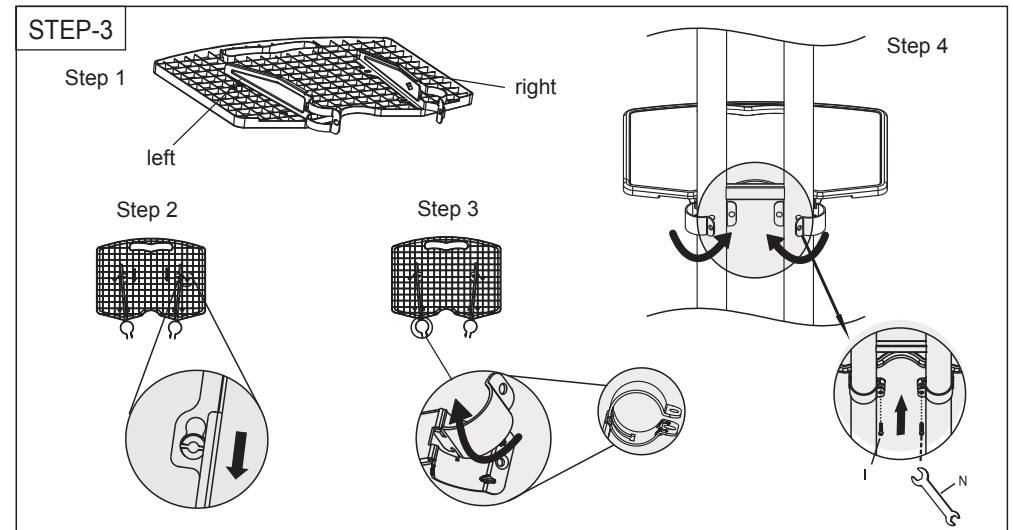

Technical Parameter .1

. Max VESA:600×400; Maximum load:40kgs

2.Parts List

1X		2X	2X	1X	4X	1X	1X	1X
1X								
1X			2X	1X	4X			
1X								
1X		A 4X	B 4X	C 4X	D 4X	E 4X	F 4X	
		M4x25mm	M5x25mm	M6x25mm	M8x25mm	Φ16×Φ6.2×1.5mm	Φ17x8.2xH12mm	
G 12X	H 8X	I 2X	J 2X	K 2X	L 2X	M 1X	N 1X	O 1X
M8x60mm	M8	M8x25mm	M10x30mm	M5x12mm	Φ21.5×Φ10×1.2mm		M8	M8

3. Installation and operation instructions