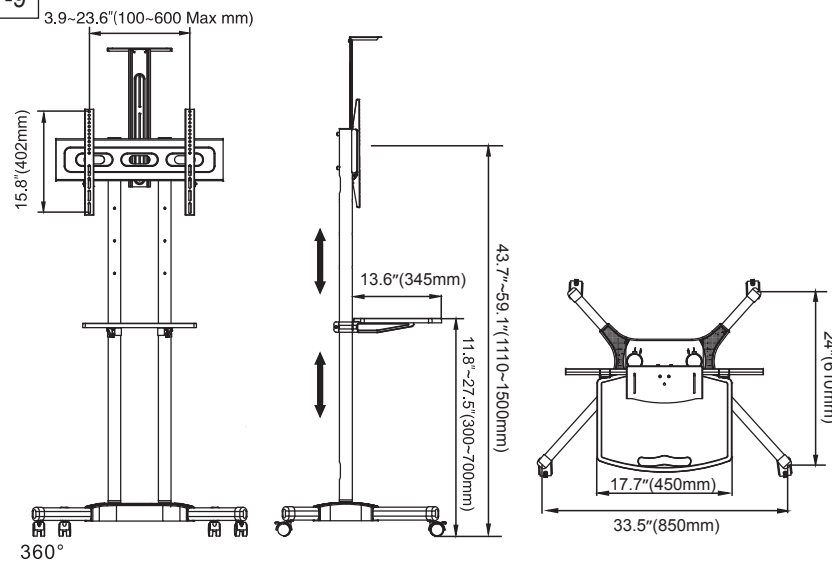

STEP-9

לקוח/ה יקרה,
חברת סיריוס אלקטרוניקה מודה לך על בחירתך במוצריה ומברכת אותך על הצטרפותך
לקהילתנו, הנהנים ממוצרי האיכות של המותגים המובילים בתחום הסטריאו,
הקולנוע הביתי והמוזיקלימדיה.

לנוחוכם, באתר החברה תוכלו להתעדכן במוצרים משלימים למוצר,
למלא את תעודת האחריות וכן להישם כחברים באתר
ולקבל עדכונים שופים על הנושאים המעניינים אתכם.
כתובת האתר: www.sel.co.il
כמו כן, הנכם מוזמנים לבקר באולם התצוגה
ברחוב היצרים 6, בית סיריוס, אור יהודה.