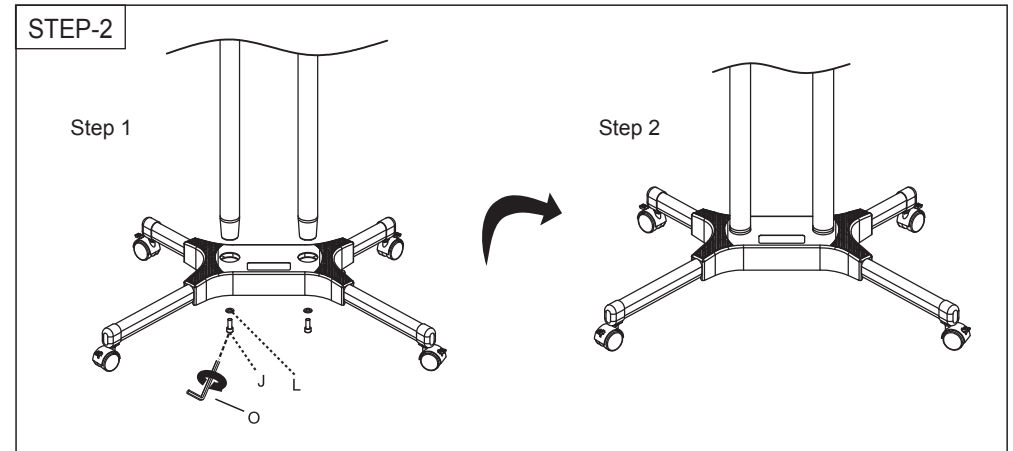

Technical Parameter .1

. Max VESA:600×400; Maximum load:40kgs

2.Parts List

1X		2X	2X	1X	4X	1X	1X	1X
1X								
1X			2X	1X	4X			
1X								
1X		A 4X	B 4X	C 4X	D 4X	E 4X	F 4X	
		M4x25mm	M5x25mm	M6x25mm	M8x25mm	Φ16×Φ6.2×1.5mm	Φ17x8.2xH12mm	
G 12X	H 8X	I 2X	J 2X	K 2X	L 2X	M 1X	N 1X	O 1X
M8x60mm	M8	M8x25mm	M10x30mm	M5x12mm	Φ21.5×Φ10×1.2mm		M8	M8

3. Installation and operation instructions