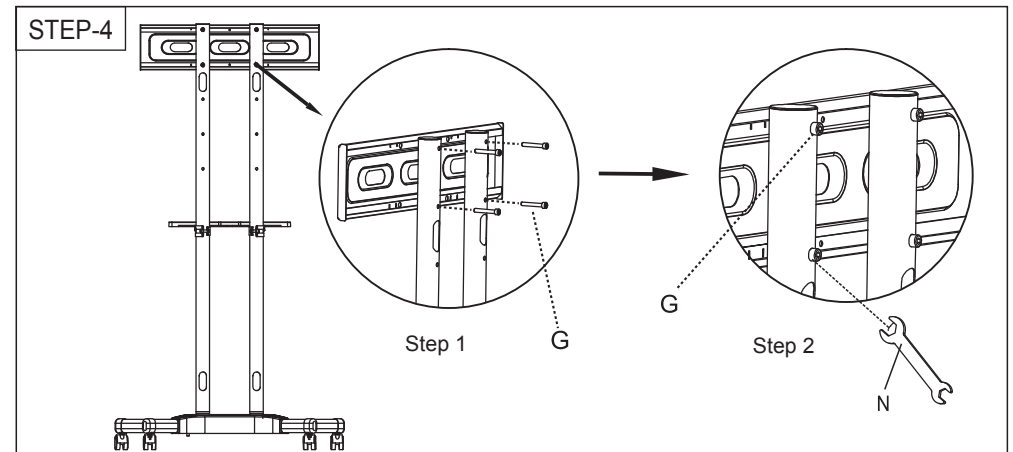

Technical Parameter .1

. Max VESA:600×400; Maximum load:40kgs

2.Parts List

1X		2X	2X	1X	4X	1X	1X	1X
1X								
1X			2X	1X	4X			
1X								
1X		A 4X	B 4X	C 4X	D 4X	E 4X	F 4X	
		M4x25mm	M5x25mm	M6x25mm	M8x25mm	Φ16×Φ6.2×1.5mm	Φ17x8.2xH12mm	
G 12X	H 8X	I 2X	J 2X	K 2X	L 2X	M 1X	N 1X	O 1X
M8x60mm	M8	M8x25mm	M10x30mm	M5x12mm	Φ21.5×Φ10×1.2mm		M8	M8

3. Installation and operation instructions