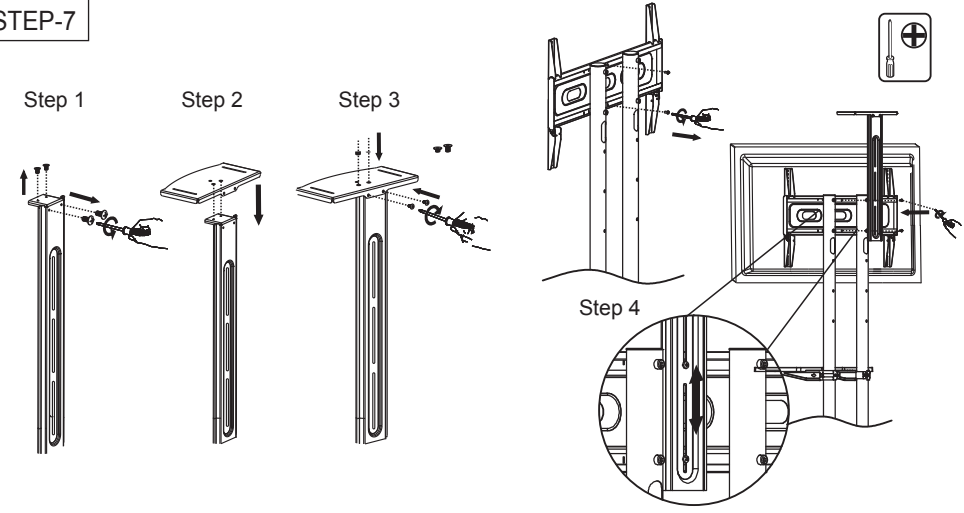

STEP-5

STEP-6

STEP-7

STEP-8

STEP-9

לקוח/ה יקרה,
חברת סיריוס אלקטרוניקה מודה לך על בחירתך במוצריה ומברכת אותך על הצטרפותך
לקהילתנו, הנהנים ממוצרי האיכות של המותגים המובילים בתחום הסטריאו,
הקולנוע הביתי והמוזיקלימדיה.

לנוחוכם, באתר החברה תוכלו להתעדכן במוצרים משלימים למוצר,
למלא את תעודת האחריות וכן להישם כחברים באתר
ולקבל עדכונים שופים על הנושאים המעניינים אתכם.
כתובת האתר: www.sel.co.il
כמו כן, הנכם מוזמנים לבקר באולם התצוגה
ברחוב היצרים 6, בית סיריוס, אור יהודה.