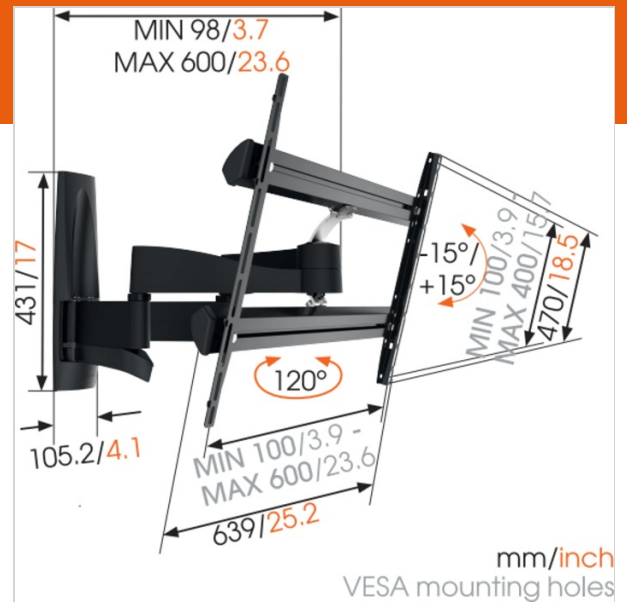

WALL 2350 Full-Motion TV Wall Mount

Article number (SKU) 8354080
Colour Black

Key benefits

- Smoothly turn your TV up to 120°
- Hide all unsightly cables
- Screen Protection System - Protect your TV from bumping into the wall
- Ultra strong - built for heavy TVs

For large TVs up to 65 inch (165 cm)

The WALL 2350 TV wall mount is suitable for 40 to 65 inch (101 to 165 cm) TVs. It provides safe and secure mounting for TVs up to 45 kg (99 lbs).

Supporting your heavy TV

Large screens can be very heavy. The WALL 2350 TV mount has strong arms, allowing you to easily move the heaviest screens.

The WALL series: simply smart value

When you want a quality build and clean finish that's easy on your budget, the Vogel's WALL series is your best choice. Constructed with heavy-gauge steel and robust aluminium, these brackets are intuitively engineered to stand up to many years of intensive use. Simply smart value.

Need to mount your sound bar below your TV?

Improve your entertainment system with a sturdy Sound Bar Mount which fits seamlessly on any Vogel's TV wall mount.